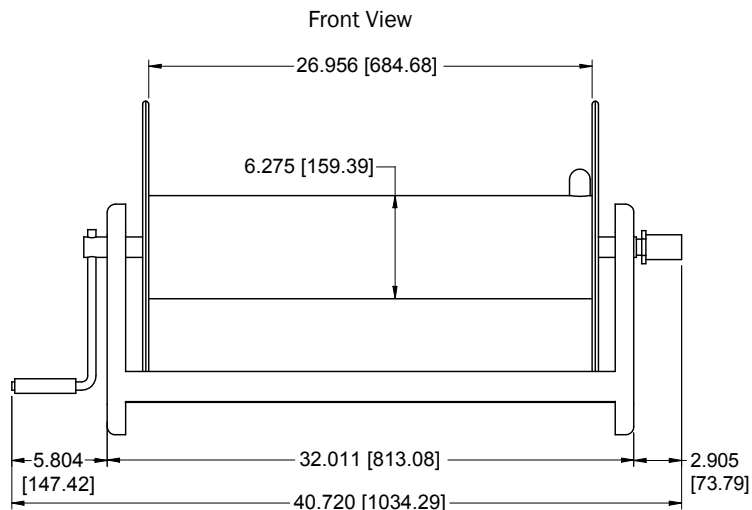

# Dimensions and Technical Specifications

\* All dimensions are in inches [millimeters]

## Technical Specifications:

Size	<ul style="list-style-type: none"> <li>40.72"W x 20.281"H x 17.75"D</li> <li>1034.29mm x 515.14mm x 450.85mm</li> </ul>
Weight	<ul style="list-style-type: none"> <li>55 lbs (24.95 kg)</li> </ul>
Weight with 100 meter (328 ft.) 8/3 cable (TI25000-089) (sold separately)	<ul style="list-style-type: none"> <li>165 lbs (74.85 kg)</li> </ul>