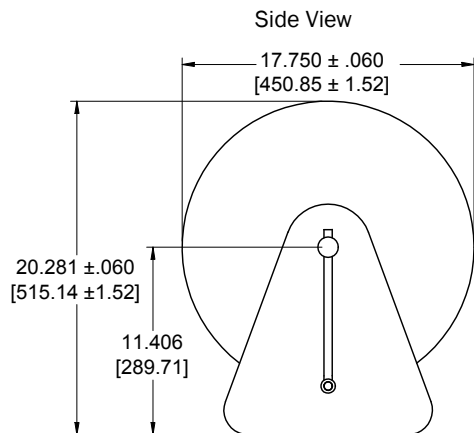

# Dimensions and Technical Specifications

\* All dimensions are in inches [millimeters]

## Technical Specifications:

Size	<ul style="list-style-type: none"> <li>40.72"W x 20.281"H x 17.75"D</li> <li>1034.29mm x 515.14mm x 450.85mm</li> </ul>
Weight	<ul style="list-style-type: none"> <li>55 lbs (24.95 kg)</li> </ul>
Weight with 100 meter (328 ft.) 8/3 cable (TI25000-089) (sold separately)	<ul style="list-style-type: none"> <li>165 lbs (74.85 kg)</li> </ul>