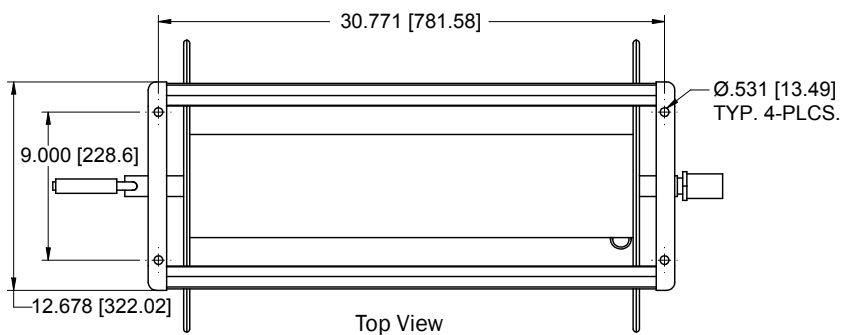

# Dimensions and Technical Specifications

\* All dimensions are in inches [millimeters]

## Technical Specifications:

Size	<ul style="list-style-type: none"> <li>40.72"W x 20.281"H x 17.75"D</li> <li>1034.29mm x 515.14mm x 450.85mm</li> </ul>
Weight	<ul style="list-style-type: none"> <li>55 lbs (24.95 kg)</li> </ul>
Weight with 100 meter (328 ft.) 8/3 cable (TI25000-089) (sold separately)	<ul style="list-style-type: none"> <li>165 lbs (74.85 kg)</li> </ul>